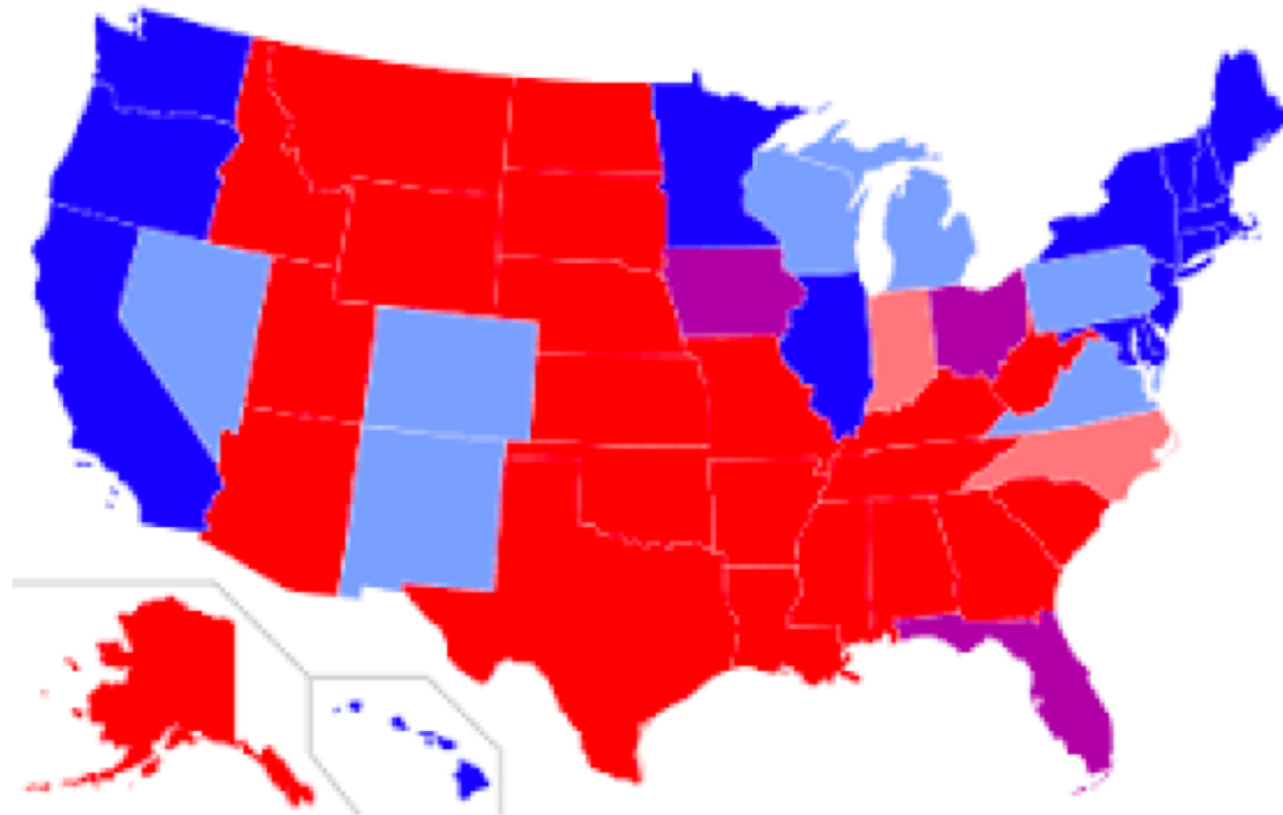

What cultural associations do these colors have?

Republicans

Democrats