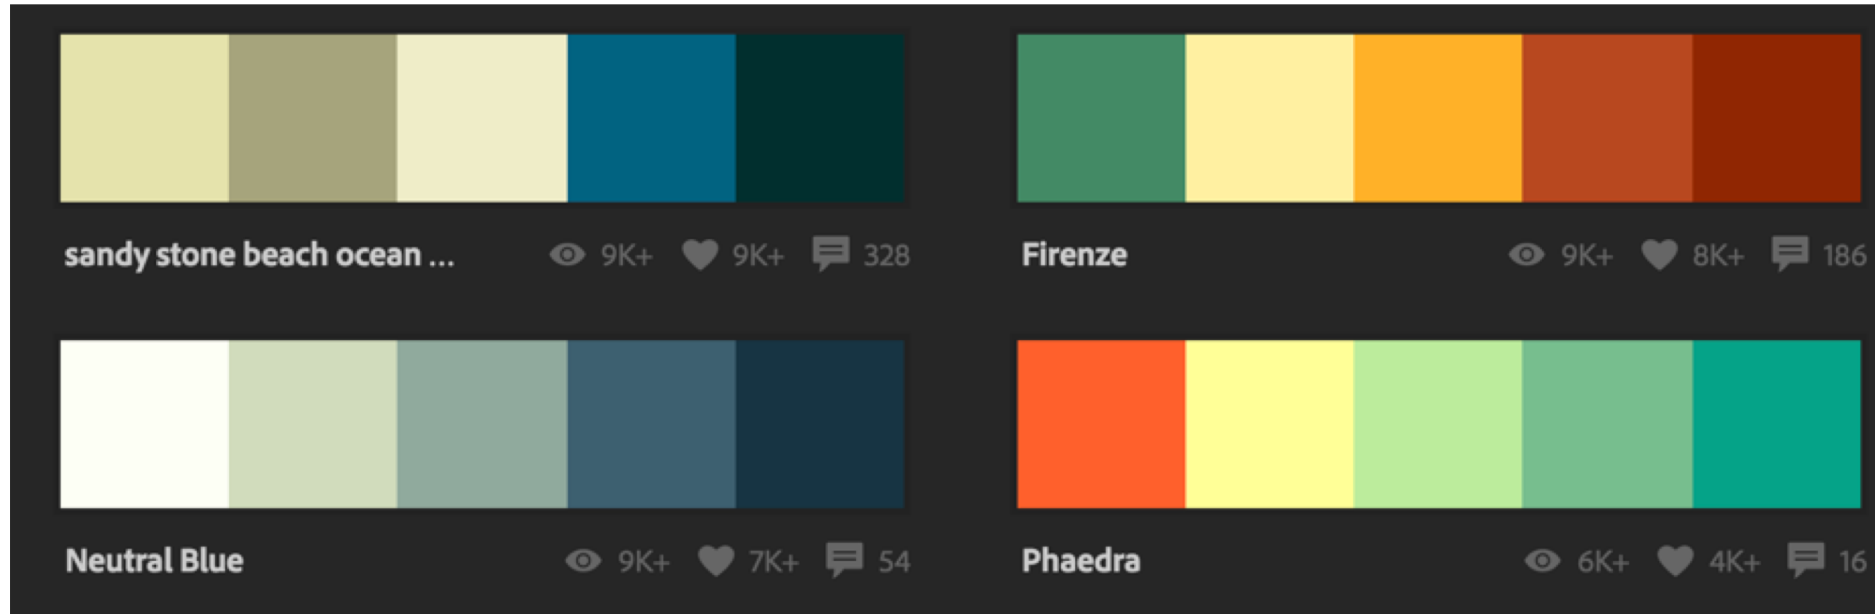

analogous colors
colors that neighbor one another on the color wheel

hues appear to "push" at each other, creating an optical illusion where each zone appears larger when it has your attention

triad colors
hues equidistant on the color wheel

Color Wheel

- Y - yellow
- YG - yellow green
- G - green
- BG - blue green
- B - blue
- VB - violet blue
- V - violet
- M - magenta
- RM - red magenta

complementary contrasting color

split complementary color

analogous color

triad color

If you are not a color expert, get inspiration from experts.

Basic Web Color Advice

Pick four colors (and a white background)

- A base color
- An accent color
- A light grey
- A dark grey

There are tools to help pick base colors

Make your design in greyscale first!

What are the 4170 site colors?

- A base color
- An accent color
- A light grey
- A dark grey

I also use a texture/image for the hero