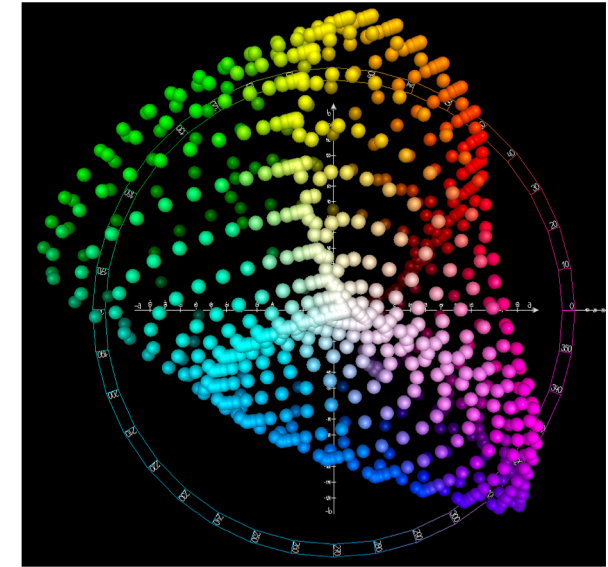

In your designs, stick to simple color meanings.

Don't use color as the only way to convey meaning.
Use grouping, whitespace, **position**, size, contrast,

Color Representation

There are three perceptual dimensions of color:
HSV – Hue, Saturation, Value (Brightness)

There are many ways to represent color

Hue, Saturation, Value

Red, Green, Blue

Cyan, Magenta, Yellow
(Key = Black)
Subtractive color model

Luminosity, a, b

The web uses represents color in **RGB**

If you have have
Red: **0**, Green: **0**, Blue: **0**
What color will you get?