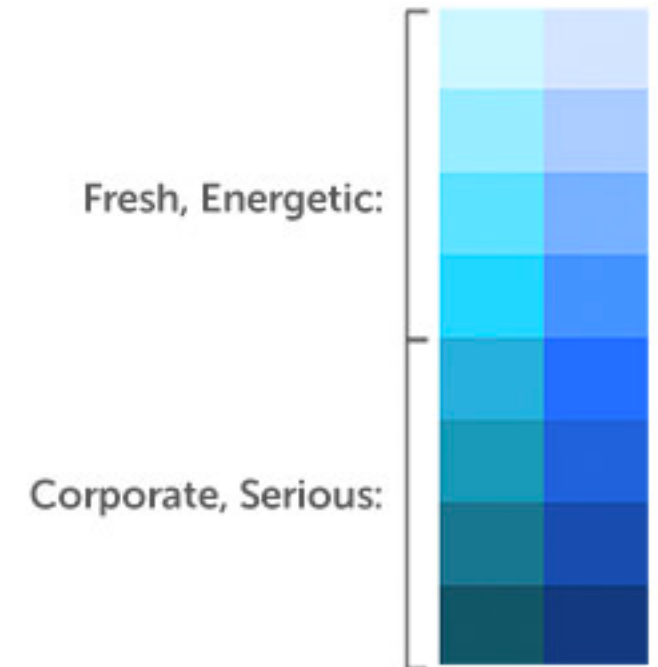

analogous color

triad color

If you are not a color expert, get inspiration from experts.

Basic Web Color Advice

Pick four colors (and a white background)

- A base color
- An accent color
- A light grey
- A dark grey

There are tools to help pick base colors

Make your design in greyscale first!

What are the 4170 site colors?

- A base color
- An accent color
- A light grey
- A dark grey

I also use a texture/image for the hero

- A base color
- An accent color
- A light grey
- A dark grey

Image

- A base color
- An accent color
- A light grey
- A dark grey

Image

- A base color
- An accent color
- A light grey
- A dark grey

Image

Hello