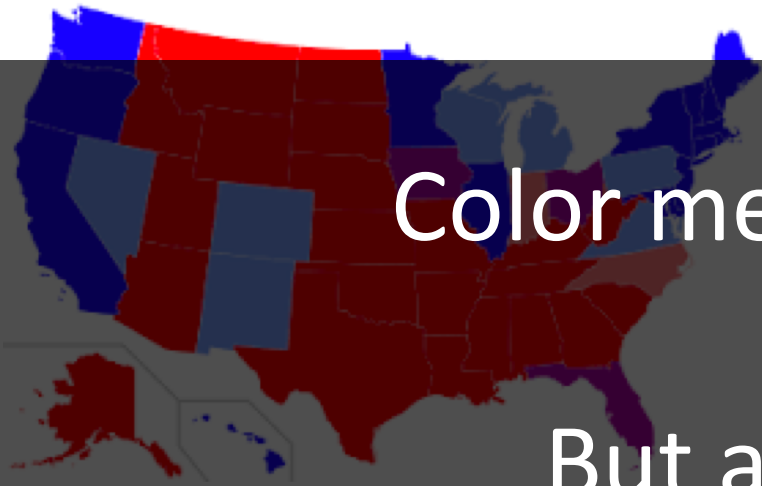

What cultural associations do these colors have?

Republicans

Democrats

When did the “red state” association start?

2016

1992

Are color meanings arbitrary?

Color meanings are not absolute.

But at any time and place,
they may mean something you don't intend.

					
Culture	Red	Blue	Green	Yellow	White
United States	Danger	Masculinity	Safety	Cowardice	Purity
France	Aristocracy	Freedom Peace	Criminality	Temporary	Neutrality
Egypt	Death	Virtue Fidelity Truth	Fertility Strength	Happiness Prosperity	Joy
India	Life Creativity		Prosperity Fertility	Success	Death Purity
Japan	Anger Danger	Villainy	Future Youth Energy	Grace Nobility	Death
China	Happiness	Heavens Clouds	Ming Dynasty Heavens Clouds	Birth Wealth Power	Death Purity