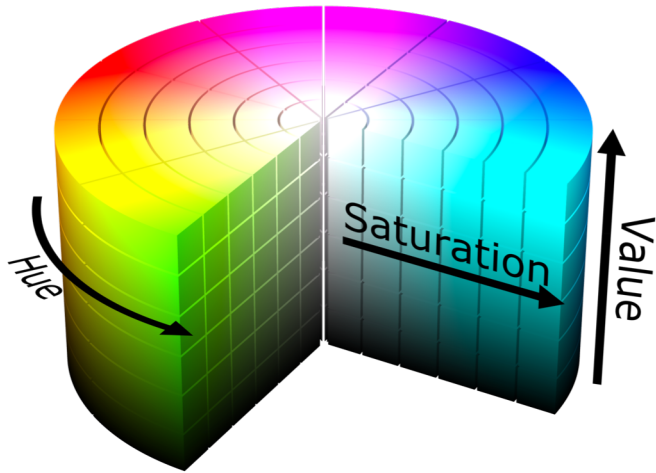

Color meanings are not absolute.

But at any time and place,
they may mean something you don't intend.

Culture	Red	Blue	Green	Yellow	White
United States	Danger	Masculinity	Safety	Cowardice	Purity
France	Aristocracy	Freedom Peace	Criminality	Temporary	Neutrality
Egypt	Death	Virtue Faith Truth	Fertility Strength	Happiness Prosperity	Joy
India	Life Creativity		Peace Fertility	Success	Death Purity
Japan	Anger Danger	Villainy	Future Youth Energy	Grace Nobility	Death
China	Happiness	Heavens Gold	Ming Dynasty Heavens Clouds	Birth Wealth Power	Death Purity

Color Representation

There are three perceptual dimensions of color:
HSV – Hue, Saturation, Value (Brightness)

There are many ways to represent Color

Hue, Saturation, Value

Red, Green, Blue

Cyan, Magenta, Yellow
(Black)