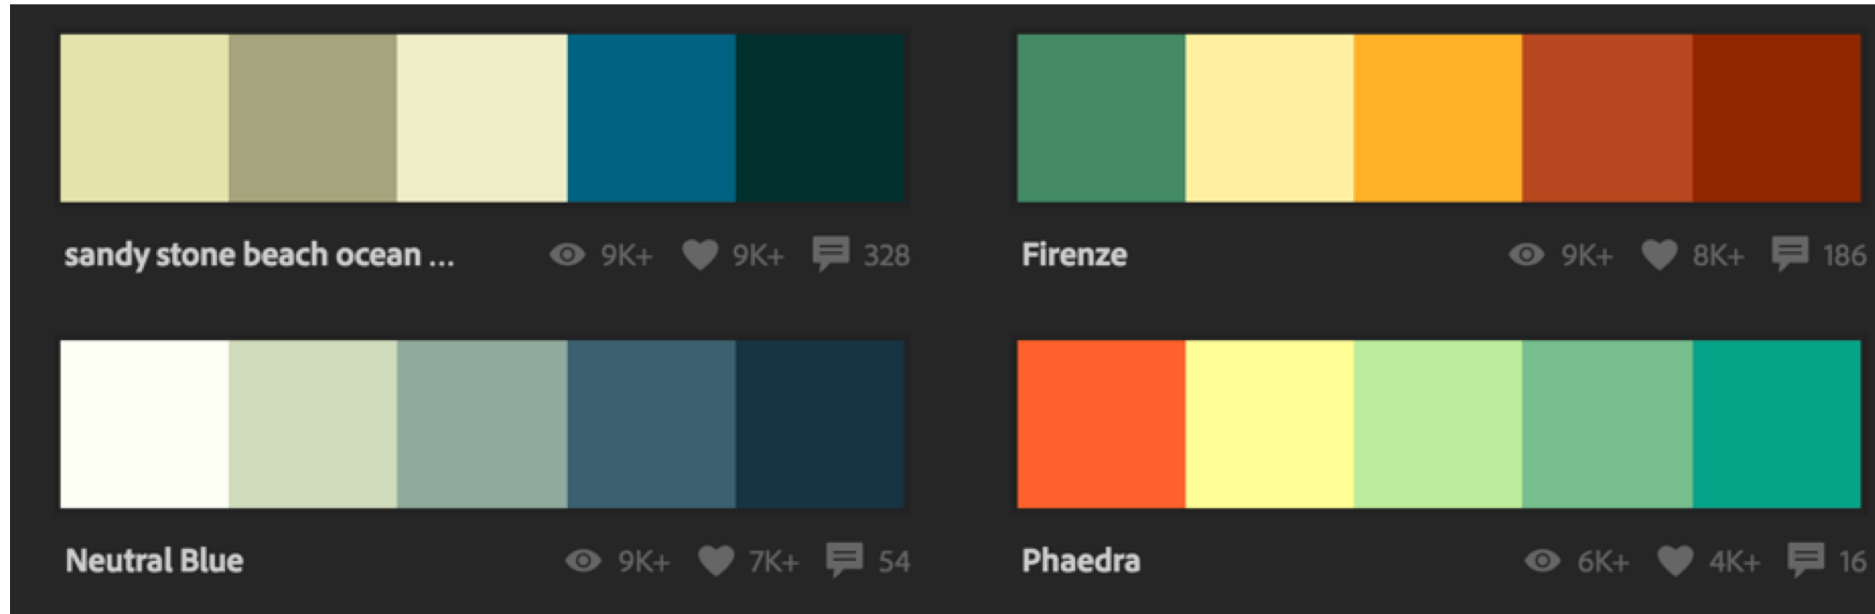

split complementary colors
 one of the complementary colors is split off into a pair of neighboring hues

analogous colors
 colors that neighbor one another on the color wheel
 hues appear to "push" at each other, creating an optical illusion where each zone appears larger when it has your attention

triad colors
 hues equidistant on the color wheel

Color Wheel

- Y - yellow
- YG - yellow green
- G - green
- BG - blue green
- B - blue
- VB - violet blue
- V - violet
- M - magenta
- RM - red magenta

complementary contrasting color

split complementary color

analogous color

triad color

If you are not a color expert, get inspiration from experts.

Basic Web Color Advice

Pick four colors (and a white background)

- A base color
- An accent color
- A light grey
- A dark grey

There are tools to help pick base colors

Make your design in greyscale first!

What are the 4170 site colors?

- A base color
- An accent color
- A light grey
- A dark grey

I also use a texture/image for the hero