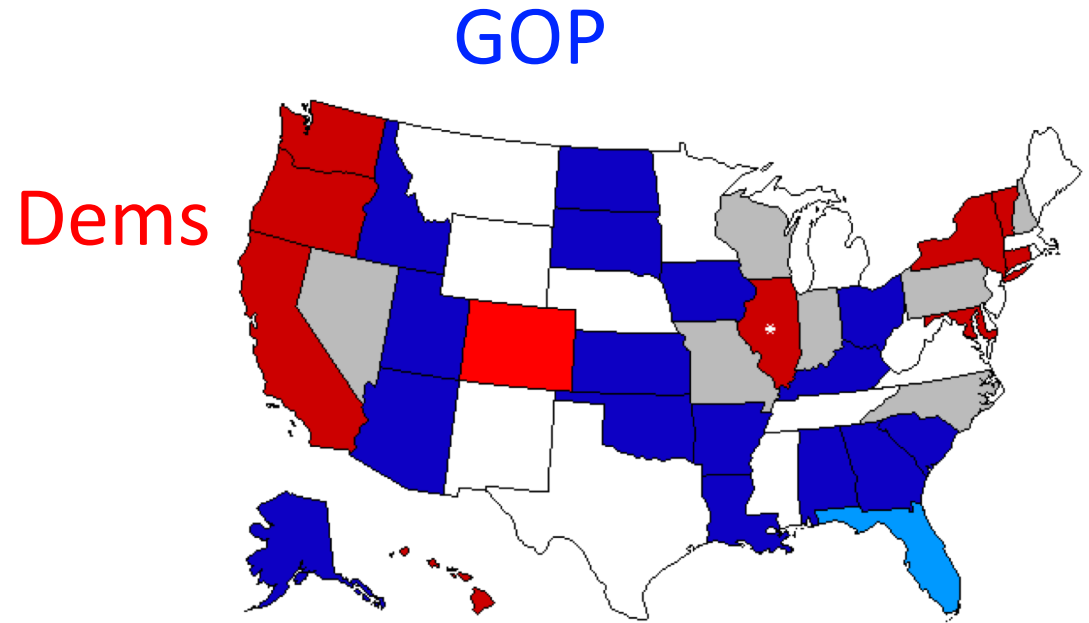

What cultural associations do these colors have?

2016

1992