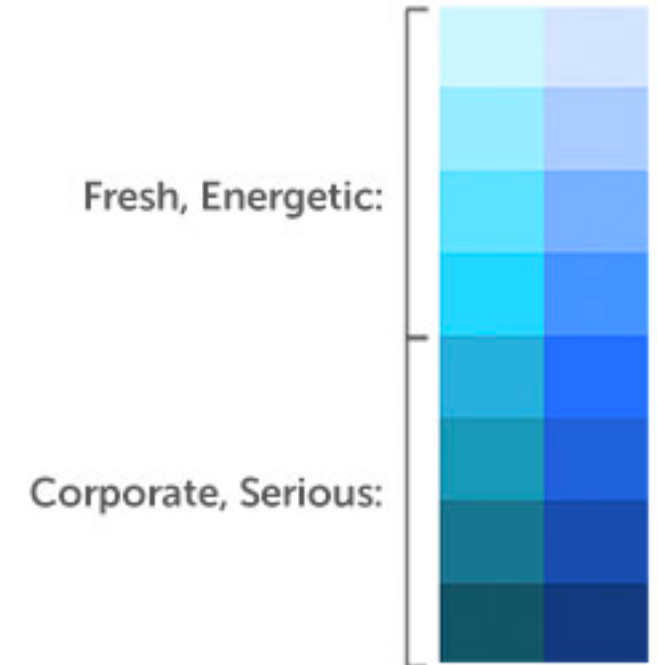

Color meanings are not absolute.

But at any time and place,
they may mean something you don't intend.

Culture	Red	Blue	Green	Yellow	White
United States	Danger	Masculinity	Safety	Cowardice	Purity
France	Aristocracy	Freedom Peace	Criminality	Temporary	Neutrality
Egypt	Death	Virtue Faith Truth	Fertility Strength	Happiness Prosperity	Joy
India	Life Creativity		Peace Fertility	Success	Death Purity
Japan	Anger Danger	Villainy	Future Youth Energy	Grace Nobility	Death
China	Happiness	Heavens Gold	Ming Dynasty Heavens Clouds	Birth Wealth Power	Death Purity

split complementary colors
 one of the complementary colors is split off into a pair of neighboring hues

analogous colors
 colors that neighbor one another on the color wheel
 hues appear to "push" at each other, creating an optical illusion where each zone appears larger when it has your attention

split complementary color

analogous color

triad color

If you are not a color expert, get inspiration from experts.

Basic Web Color Advice

Pick four colors (and a white background)

- A base color
- An accent color
- A light grey
- A dark grey

There are tools to help pick base colors

Make your design in greyscale first!

What are the 4170 site colors?

- A base color
- An accent color
- A light grey
- A dark grey

I also use a texture/image for the hero