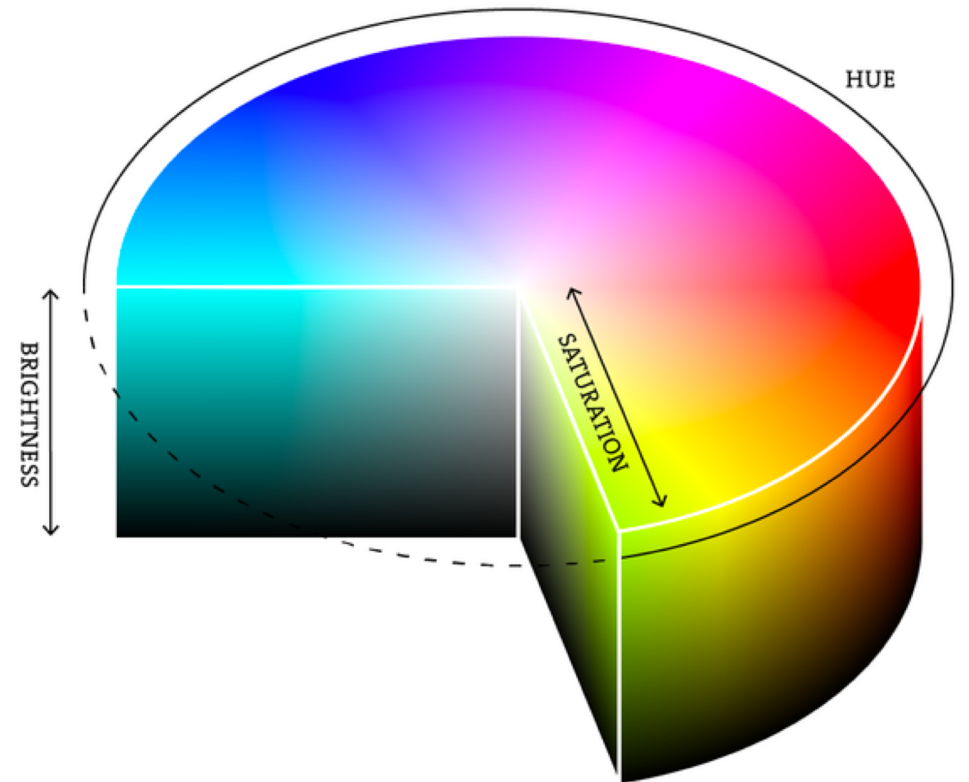

But at any time and place,
they may mean something you don't intend.

Culture	Red	Blue	Green	Yellow	White
United States	Danger	Masculinity	Safety	Cowardice	Purity
France	Aristocracy	Freedom Peace	Criminality	Temporary	Neutrality
Egypt	Death	Virtue Faith Truth	Fertility Strength	Happiness Prosperity	Joy
India	Life Creativity		Peace Fertility	Success	Death Purity
Japan	Anger Danger	Villainy	Future Youth Energy	Grace Nobility	Death
China	Happiness	Heavens Gold	Ming Dynasty Heavens Clouds	Birth Wealth Power	Death Purity

Color Representation

There are three perceptual dimensions of color:
HSV – Hue, Saturation, Value (Brightness)

Hue

Saturation

Brightness

There are many ways to represent Color

Hue, Saturation, Value

Red, Green, Blue