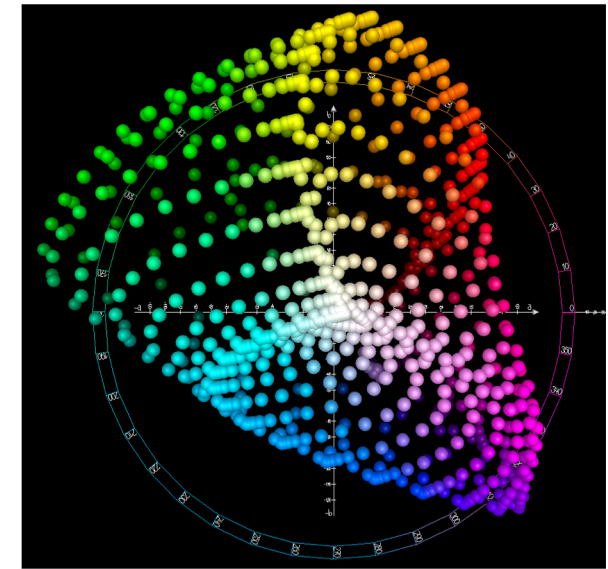

Luminosity, a, b