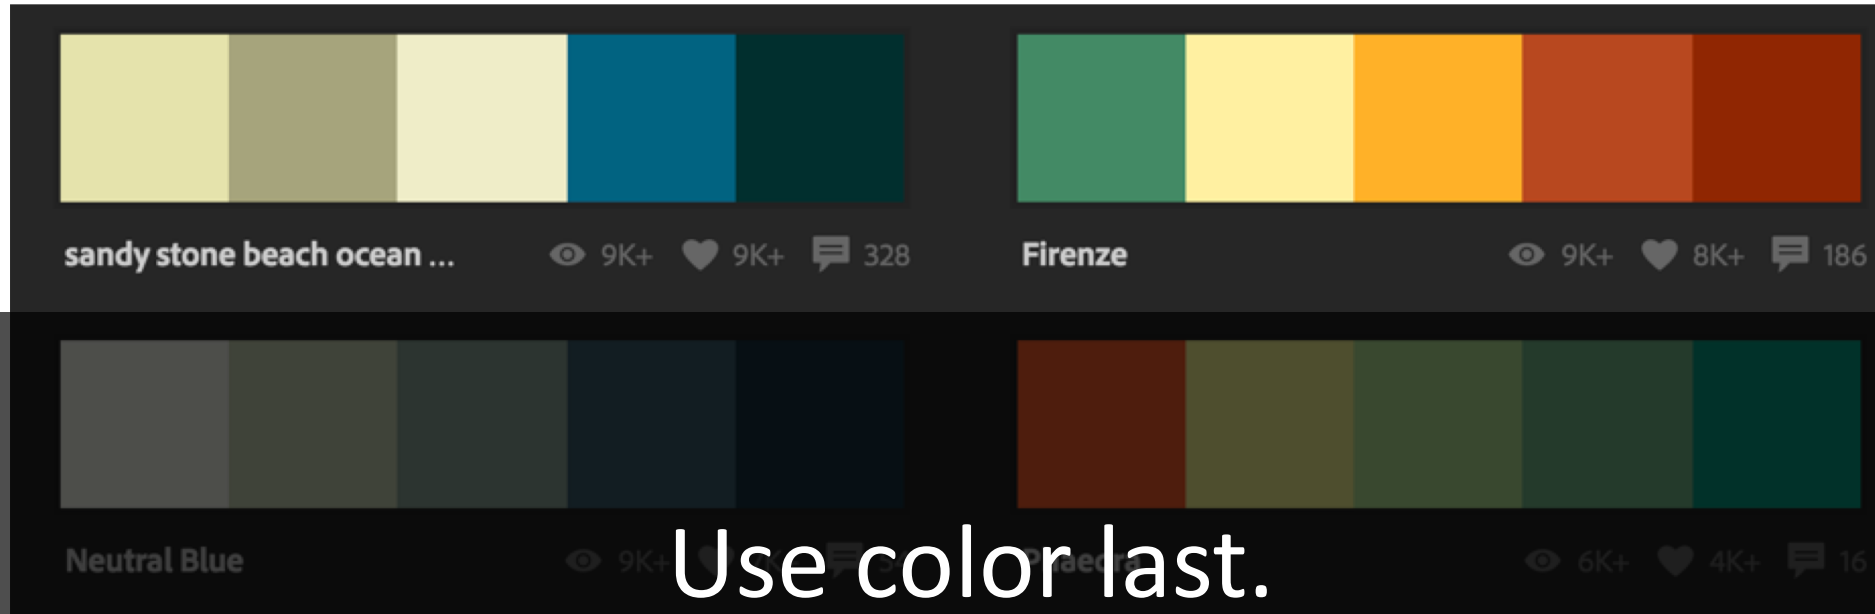

If you are not a color expert,
let an expert pick for you