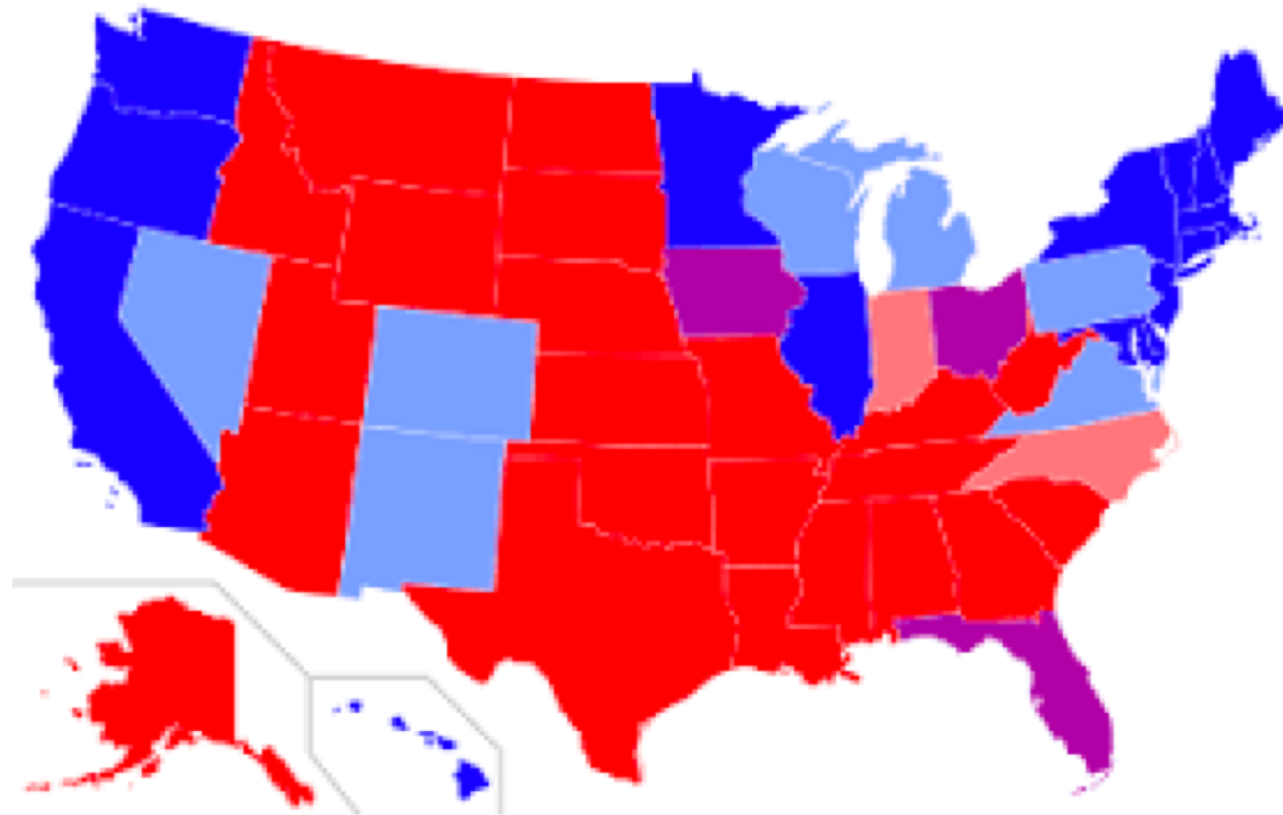

What cultural associations do these colors have?

Republicans

Democrats