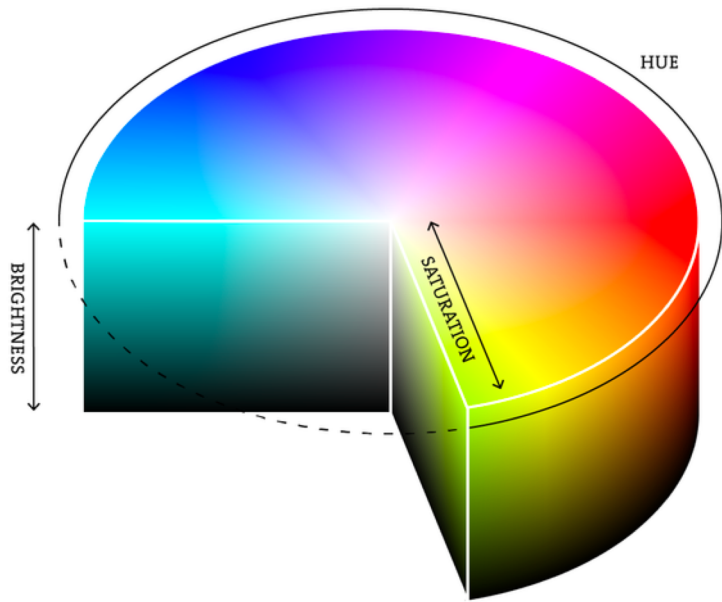

But at any time and place,
they may mean something you don't intend.

Culture	Red	Blue	Green	Yellow	White
United States	Danger	Masculinity	Safety	Cowardice	Purity
France	Aristocracy	Freedom Peace	Criminality	Temporary	Neutrality
Egypt	Death	Virtue Faith Truth	Fertility Strength	Happiness Prosperity	Joy
India	Life Creativity		Peace Fertility	Success	Death Purity
Japan	Anger Danger	Villainy	Future Youth Energy	Grace Nobility	Death
China	Happiness	Heavens Gold	Ming Dynasty Heavens Clouds	Birth Wealth Power	Death Purity

Color Representation

There are three perceptual dimensions of color:
HSV – Hue, Saturation, Value (Brightness)

Hue

Saturation

Brightness

There are many ways to represent Color

Hue, Saturation, Value

Red, Green, Blue

Cyan, Magenta, Yellow
(Black)

Luminosity, a, b

The web uses represents color in **RGB**

If you have have
Red: **0**, Green: **0**, Blue: **0**
What color will you get?

Black

If you have have
Red: **100%**
Green: **100%**
Blue: **100%**
What color will you get?