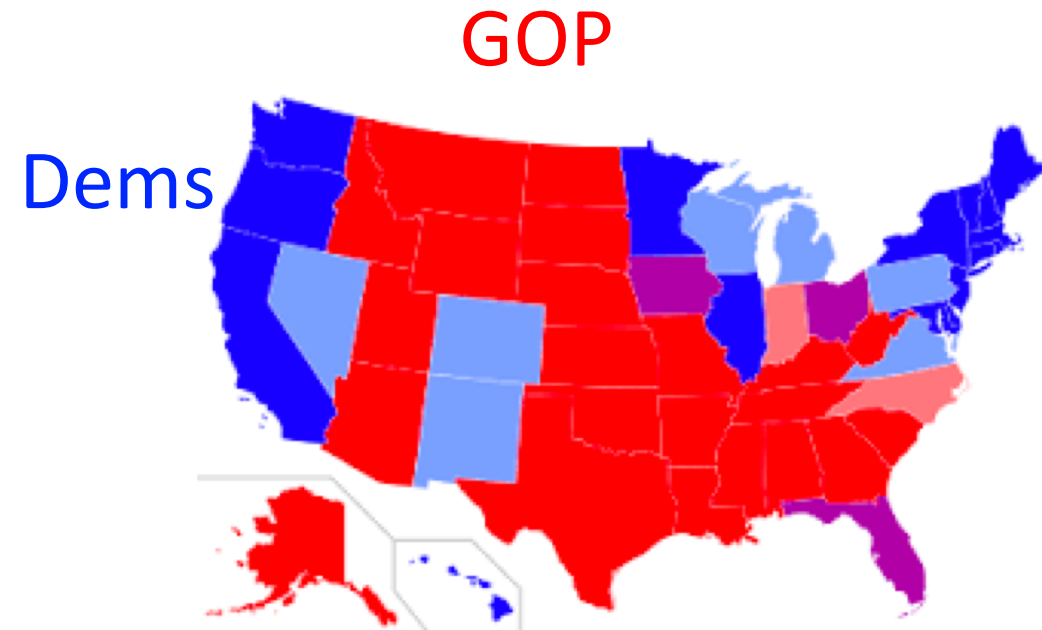

What cultural associations do these colors have?

2016